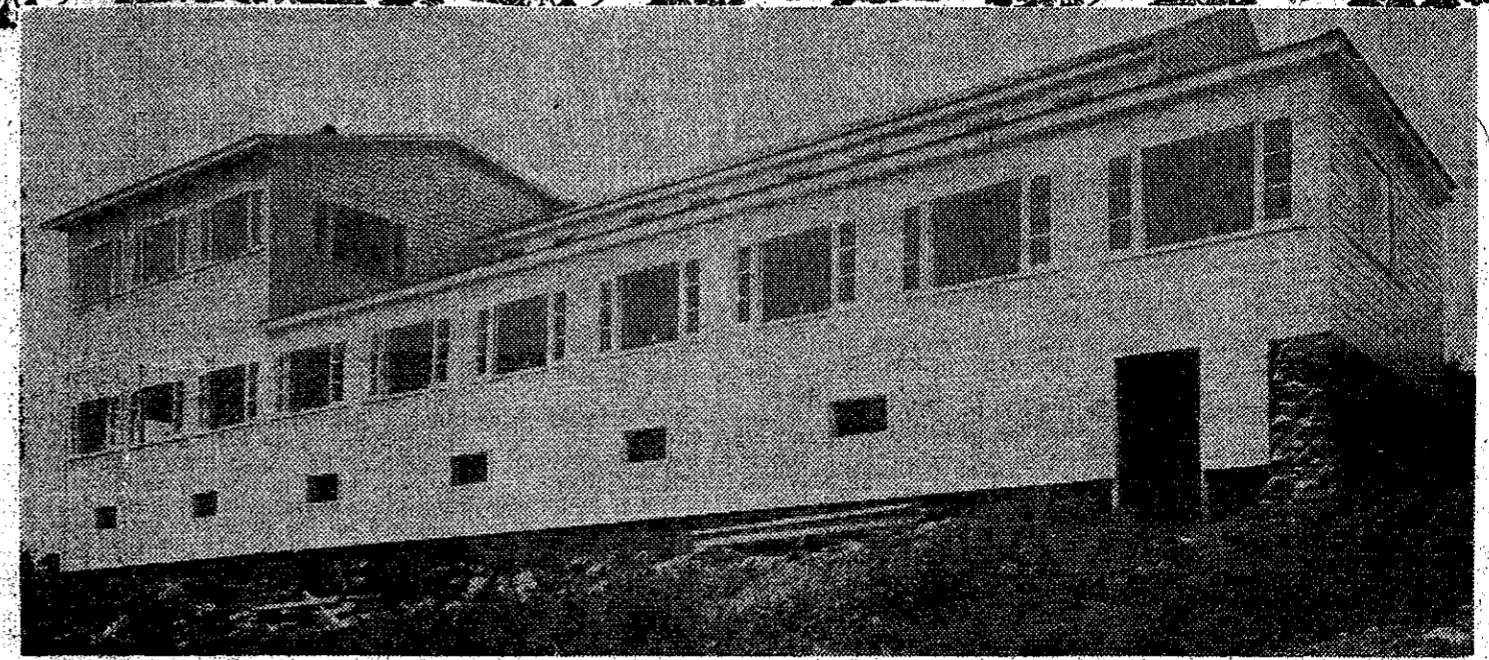

6/26/1948

THE KENLAW

"UNCANOONUC" IS BACK ON THE MAP! A newly completed building stands out on the skyline atop Mount Uncanoonuc in nearby Goffstown. Built by Lawrence Putnam of Goffstown, the new mountain restaurant will be known as "THE KENLAW" and officially opens tomorrow—Sunday, June 27th.